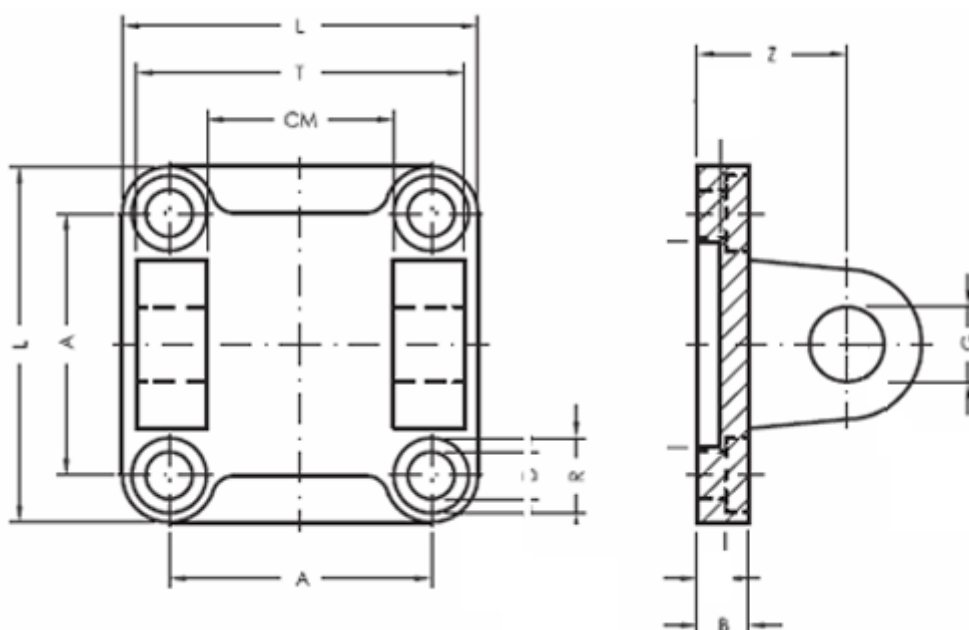

Data Sheet

Article number: 587000350

Description: Female hinge MP2, 0003/50
for 50 mm cylinder

Measures

A	= 46.5	T = 60
B	= 11	Z = 27
CM	= 32	
Cylinder size	= 50	
D	= 9.0	
G	= 12	
L	= 65	
R	= 15	